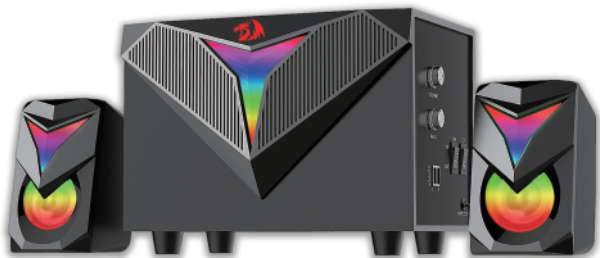

# TOCCATA

STEREO GAMING SPEAKER

Stereo Gaming Speaker Operating Instructions